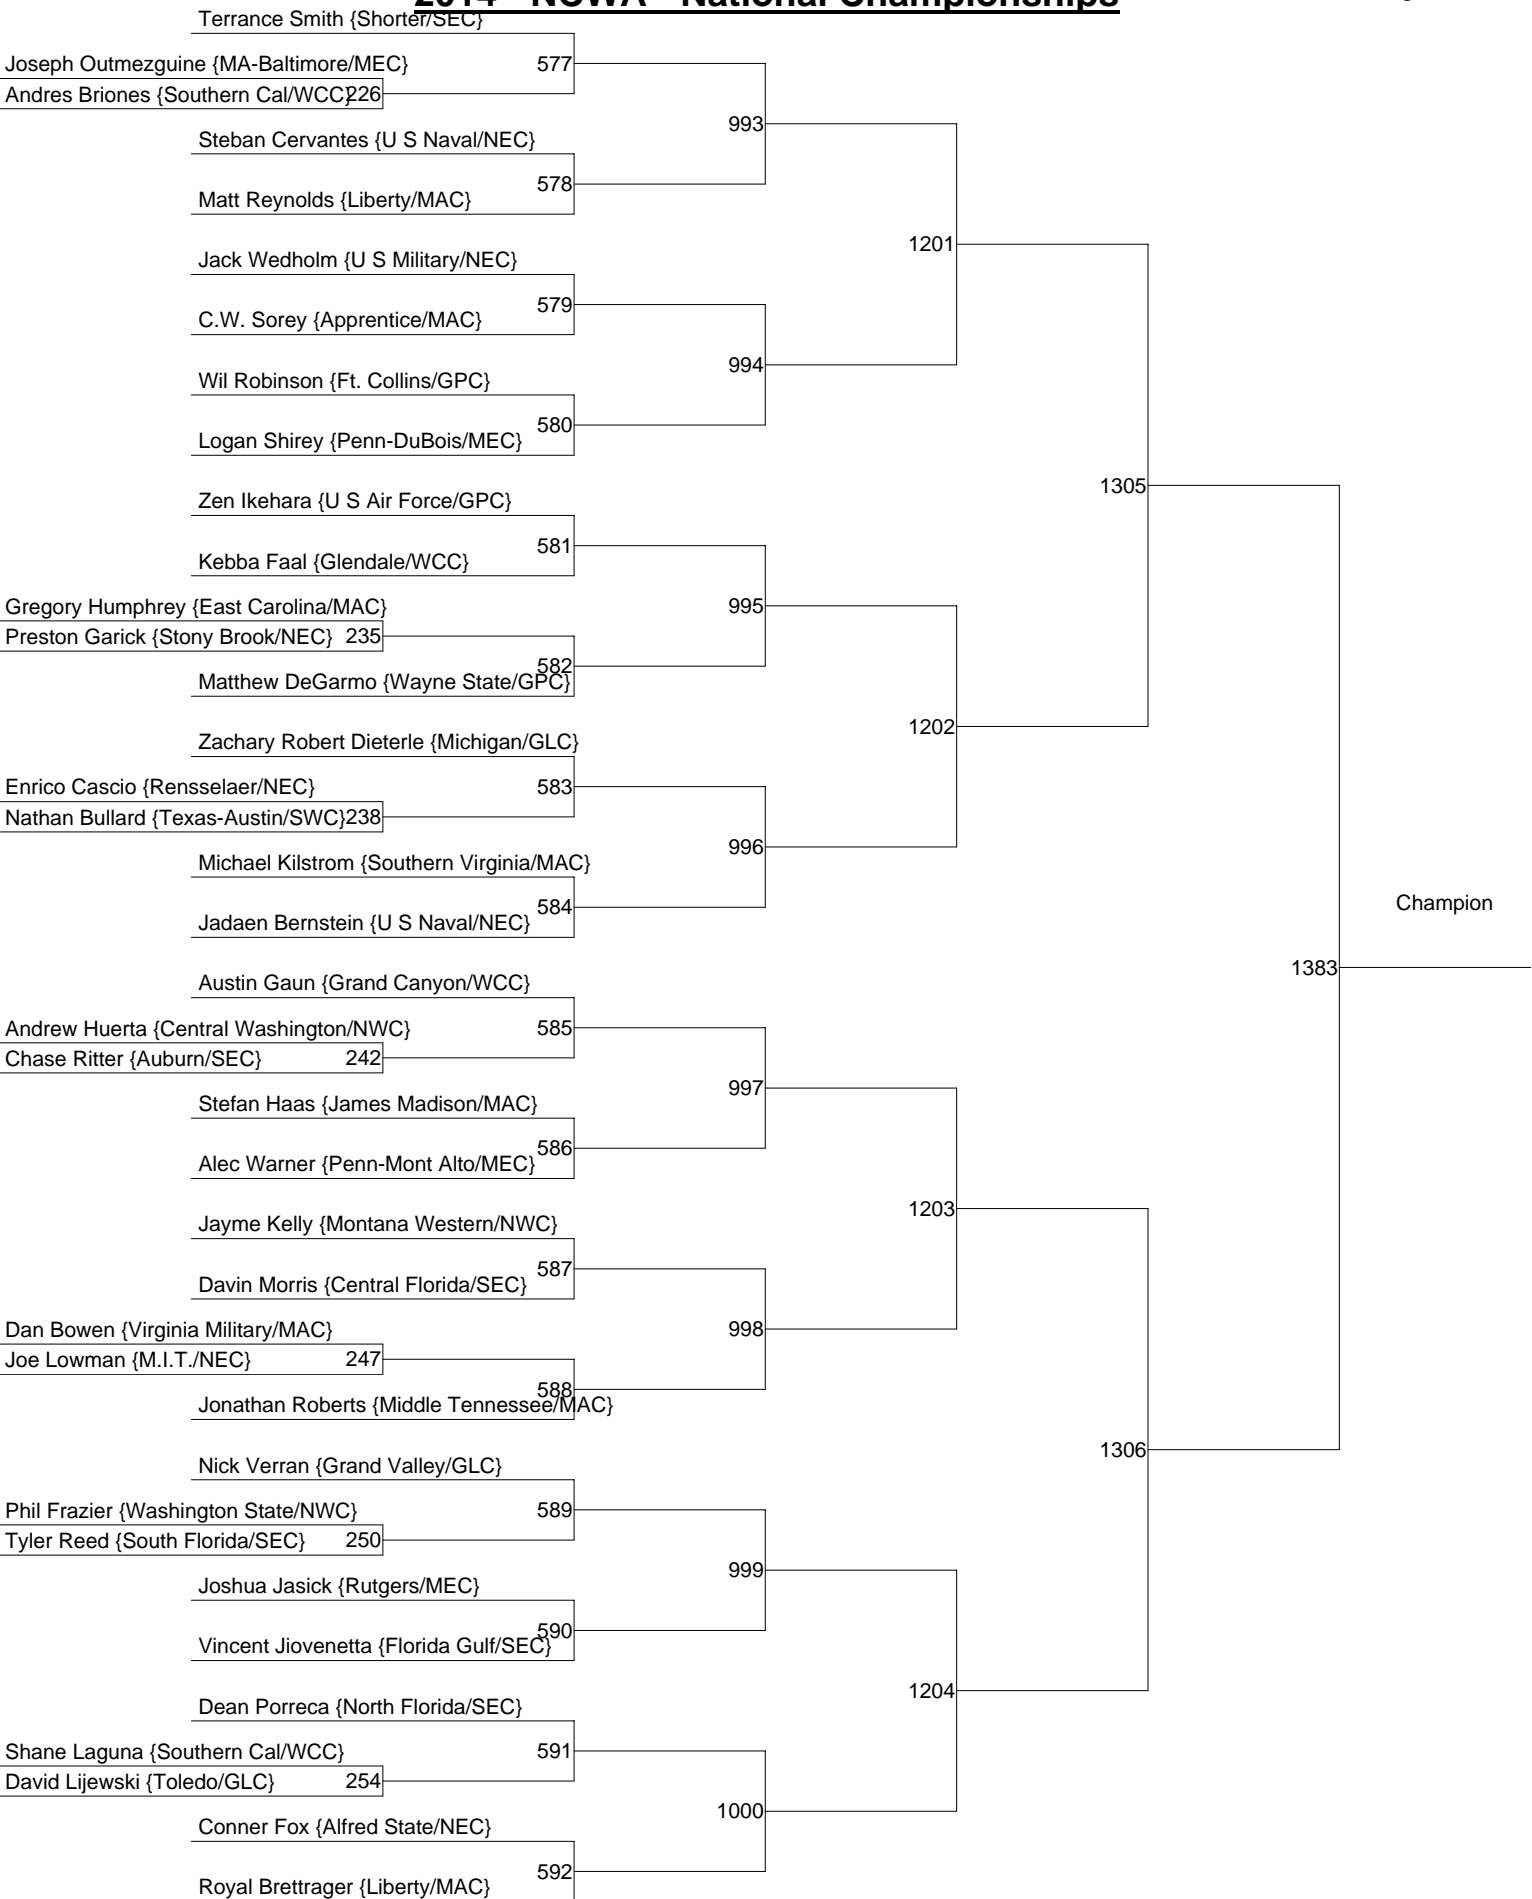

2014 - NCWA - National Championships

Weight : 174

Consolation Bracket 174

2014 - NCWA - National Championships

Weight : 184

Consolation Bracket 184

2014 - NCWA - National Championships

Weight : 235