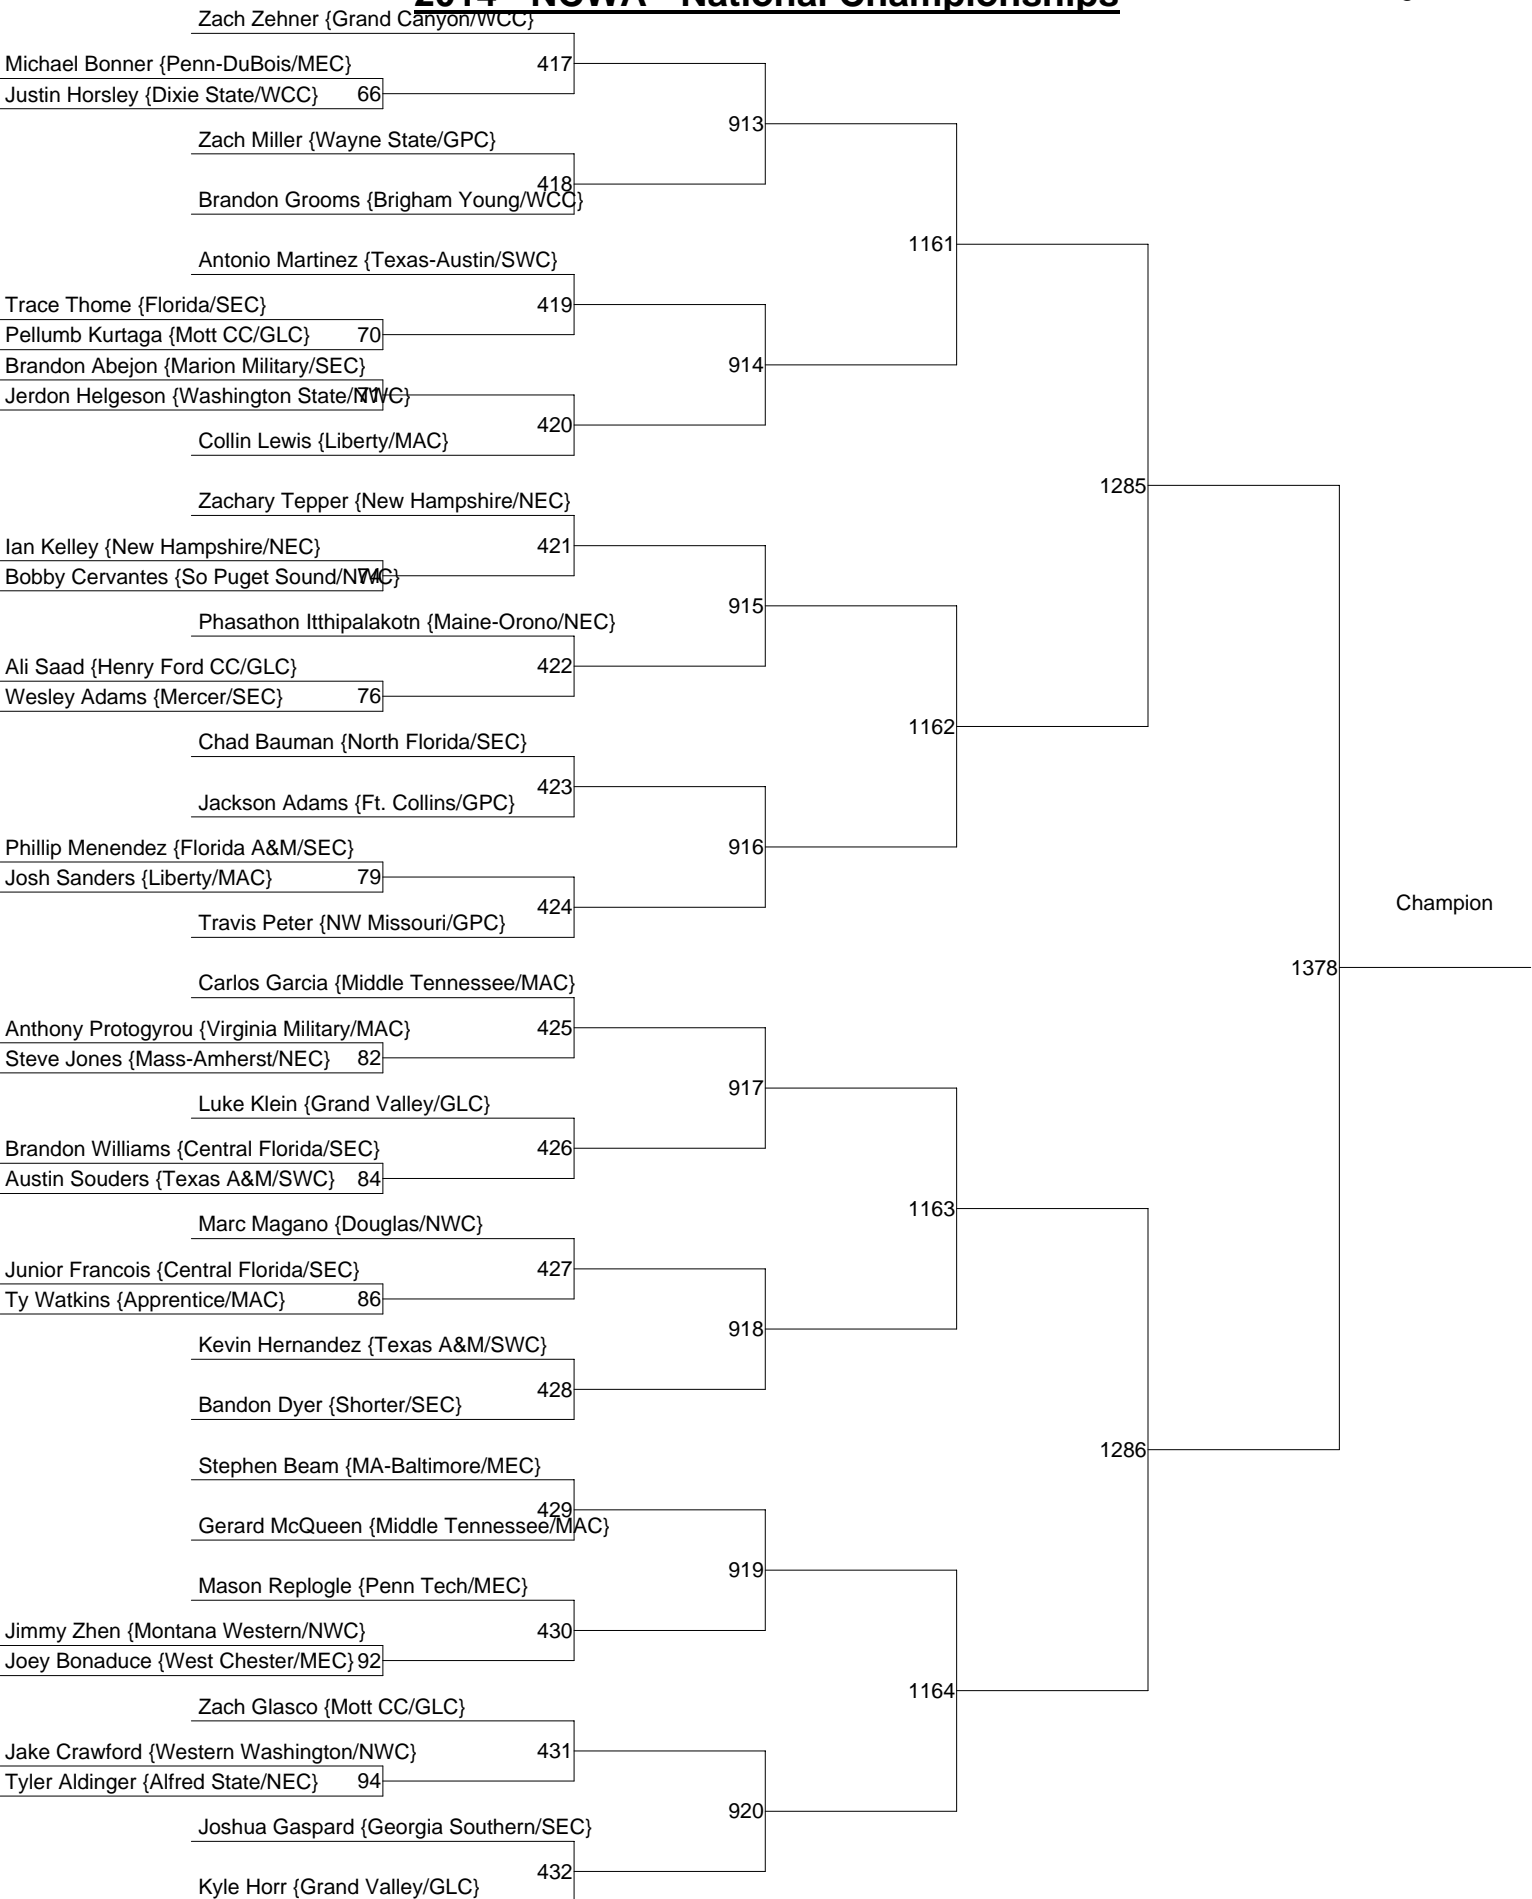

2014 - NCWA - National Championships

Weight : 125

Consolation Bracket 125

2014 - NCWA - National Championships

Weight : 133

Consolation Bracket 133

2014 - NCWA - National Championships

Weight : 141