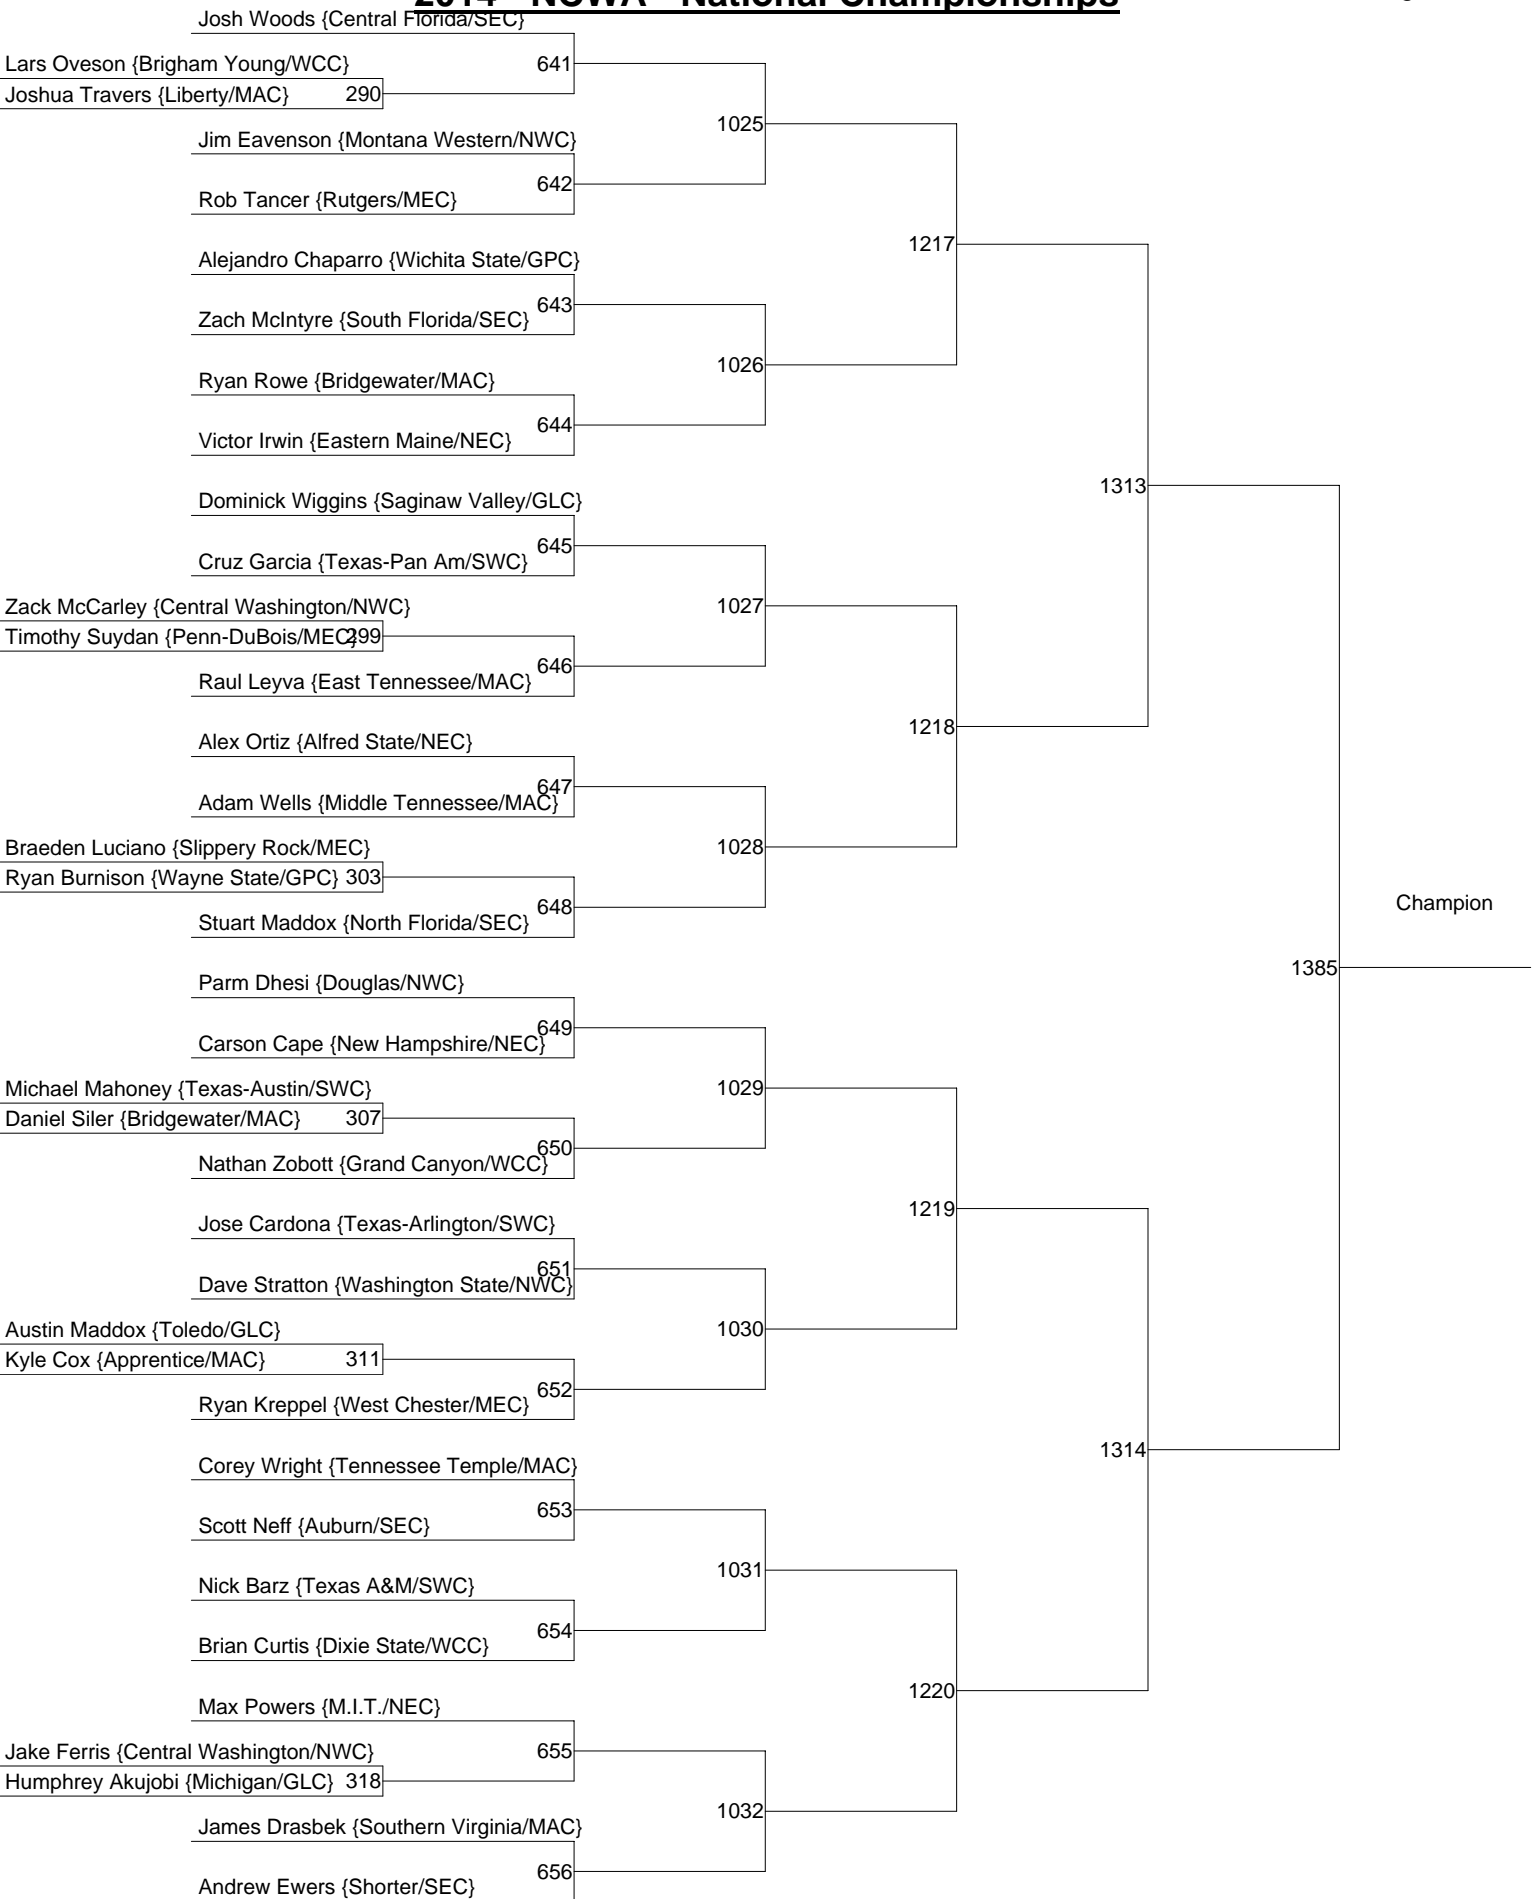

2014 - NCWA - National Championships

Weight : 174

Consolation Bracket 174

2014 - NCWA - National Championships

Weight : 184

Consolation Bracket 184

2014 - NCWA - National Championships

Weight : 235