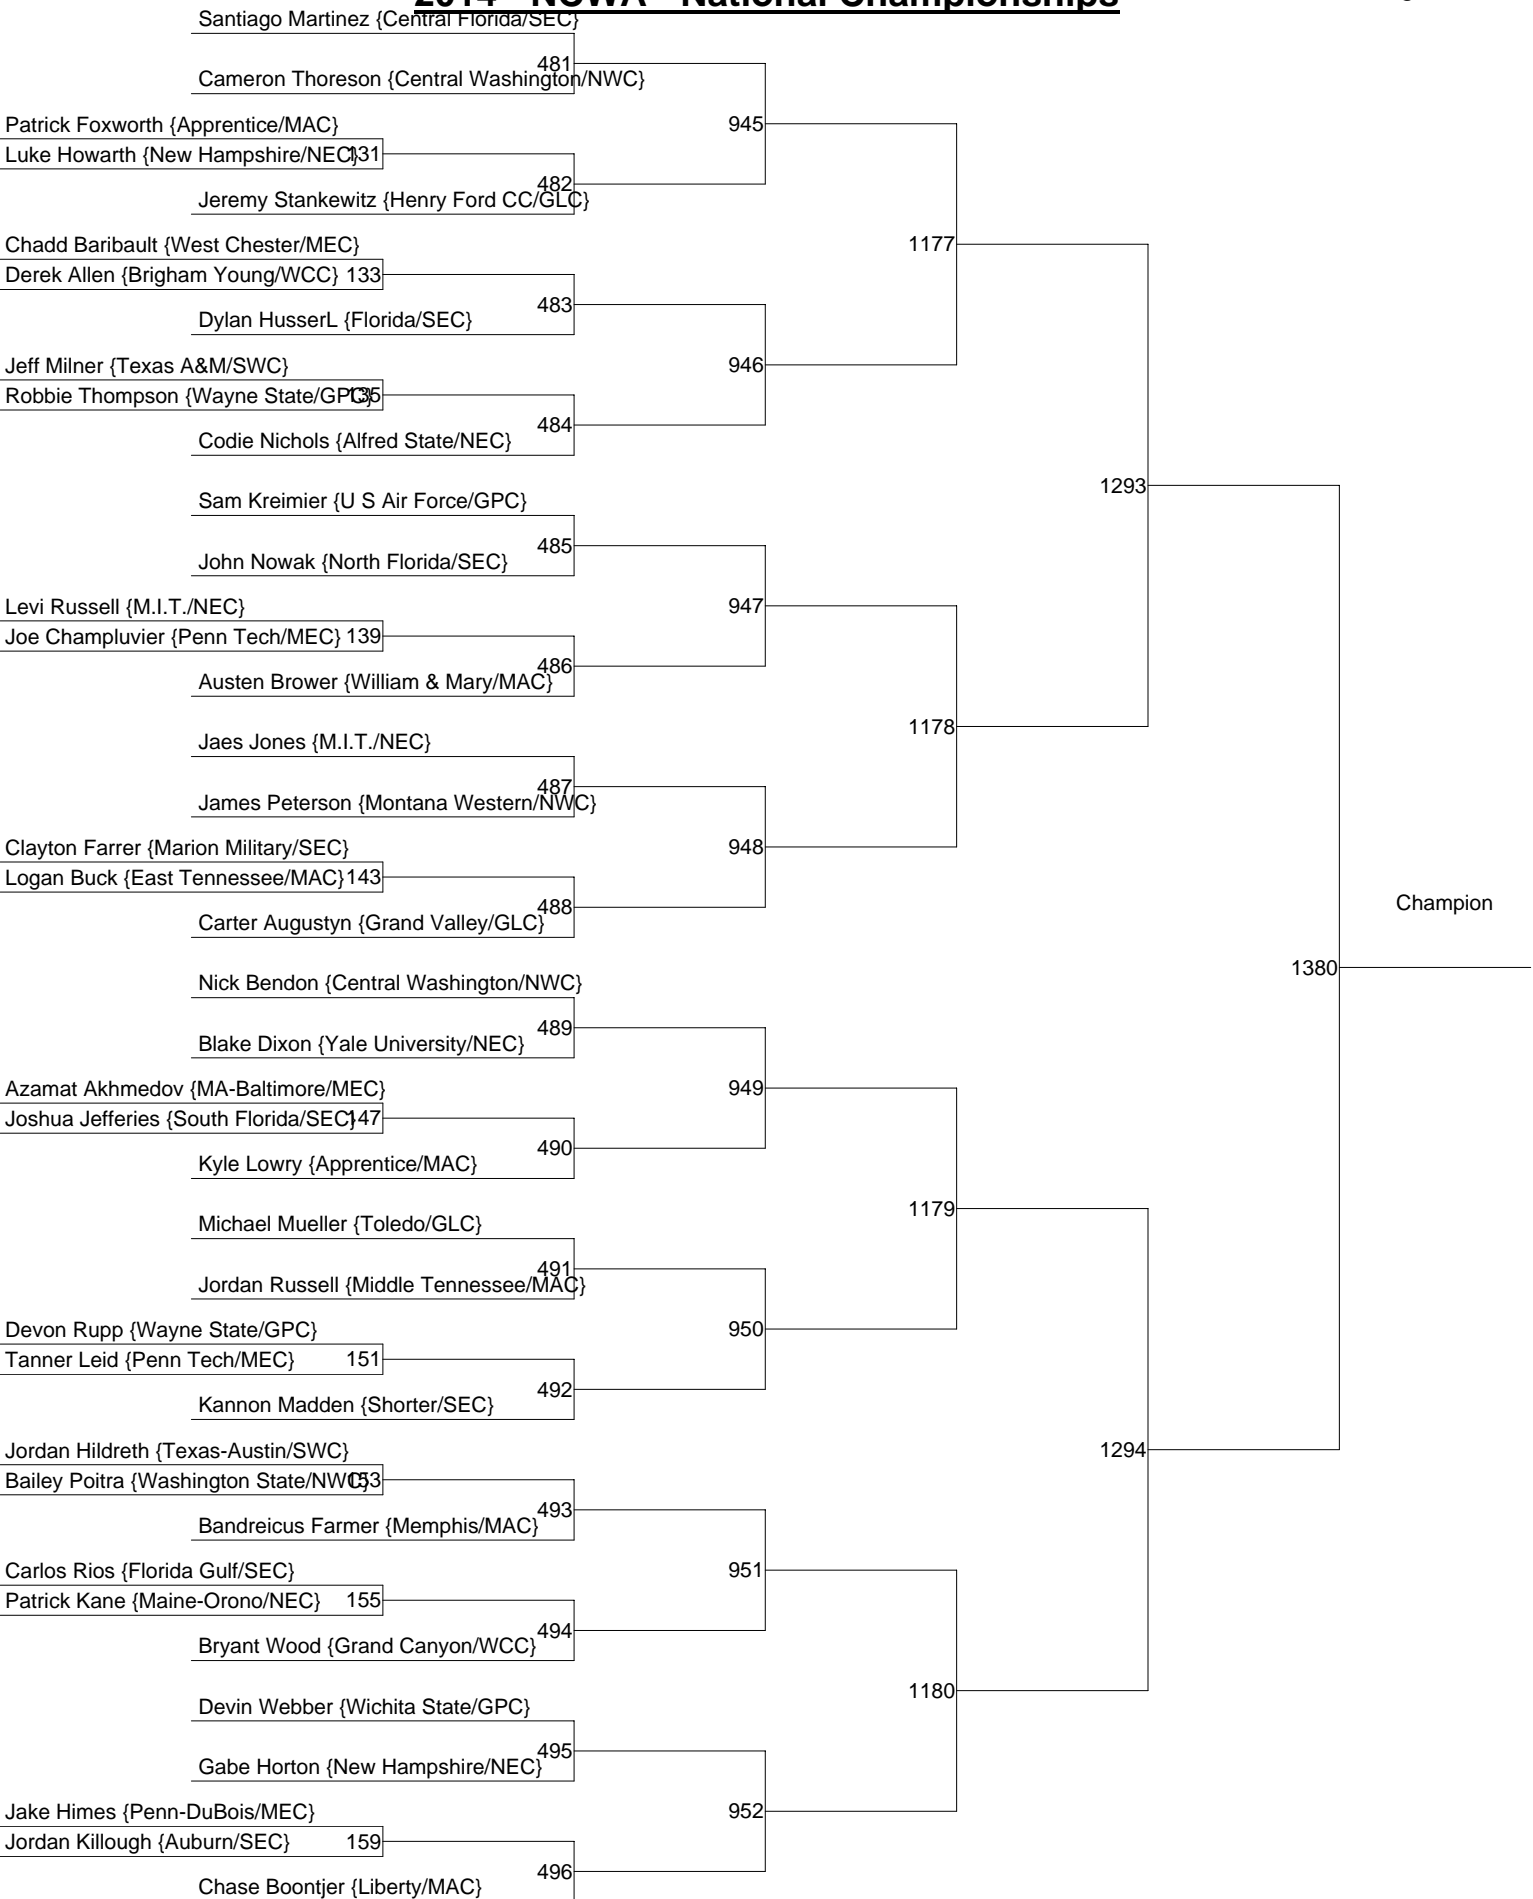

Consolation Bracket 141

2014 - NCWA - National Championships

Weight : 149

Consolation Bracket 149

2014 - NCWA - National Championships

Weight : 157

Consolation Bracket 157

Consolation Bracket 165