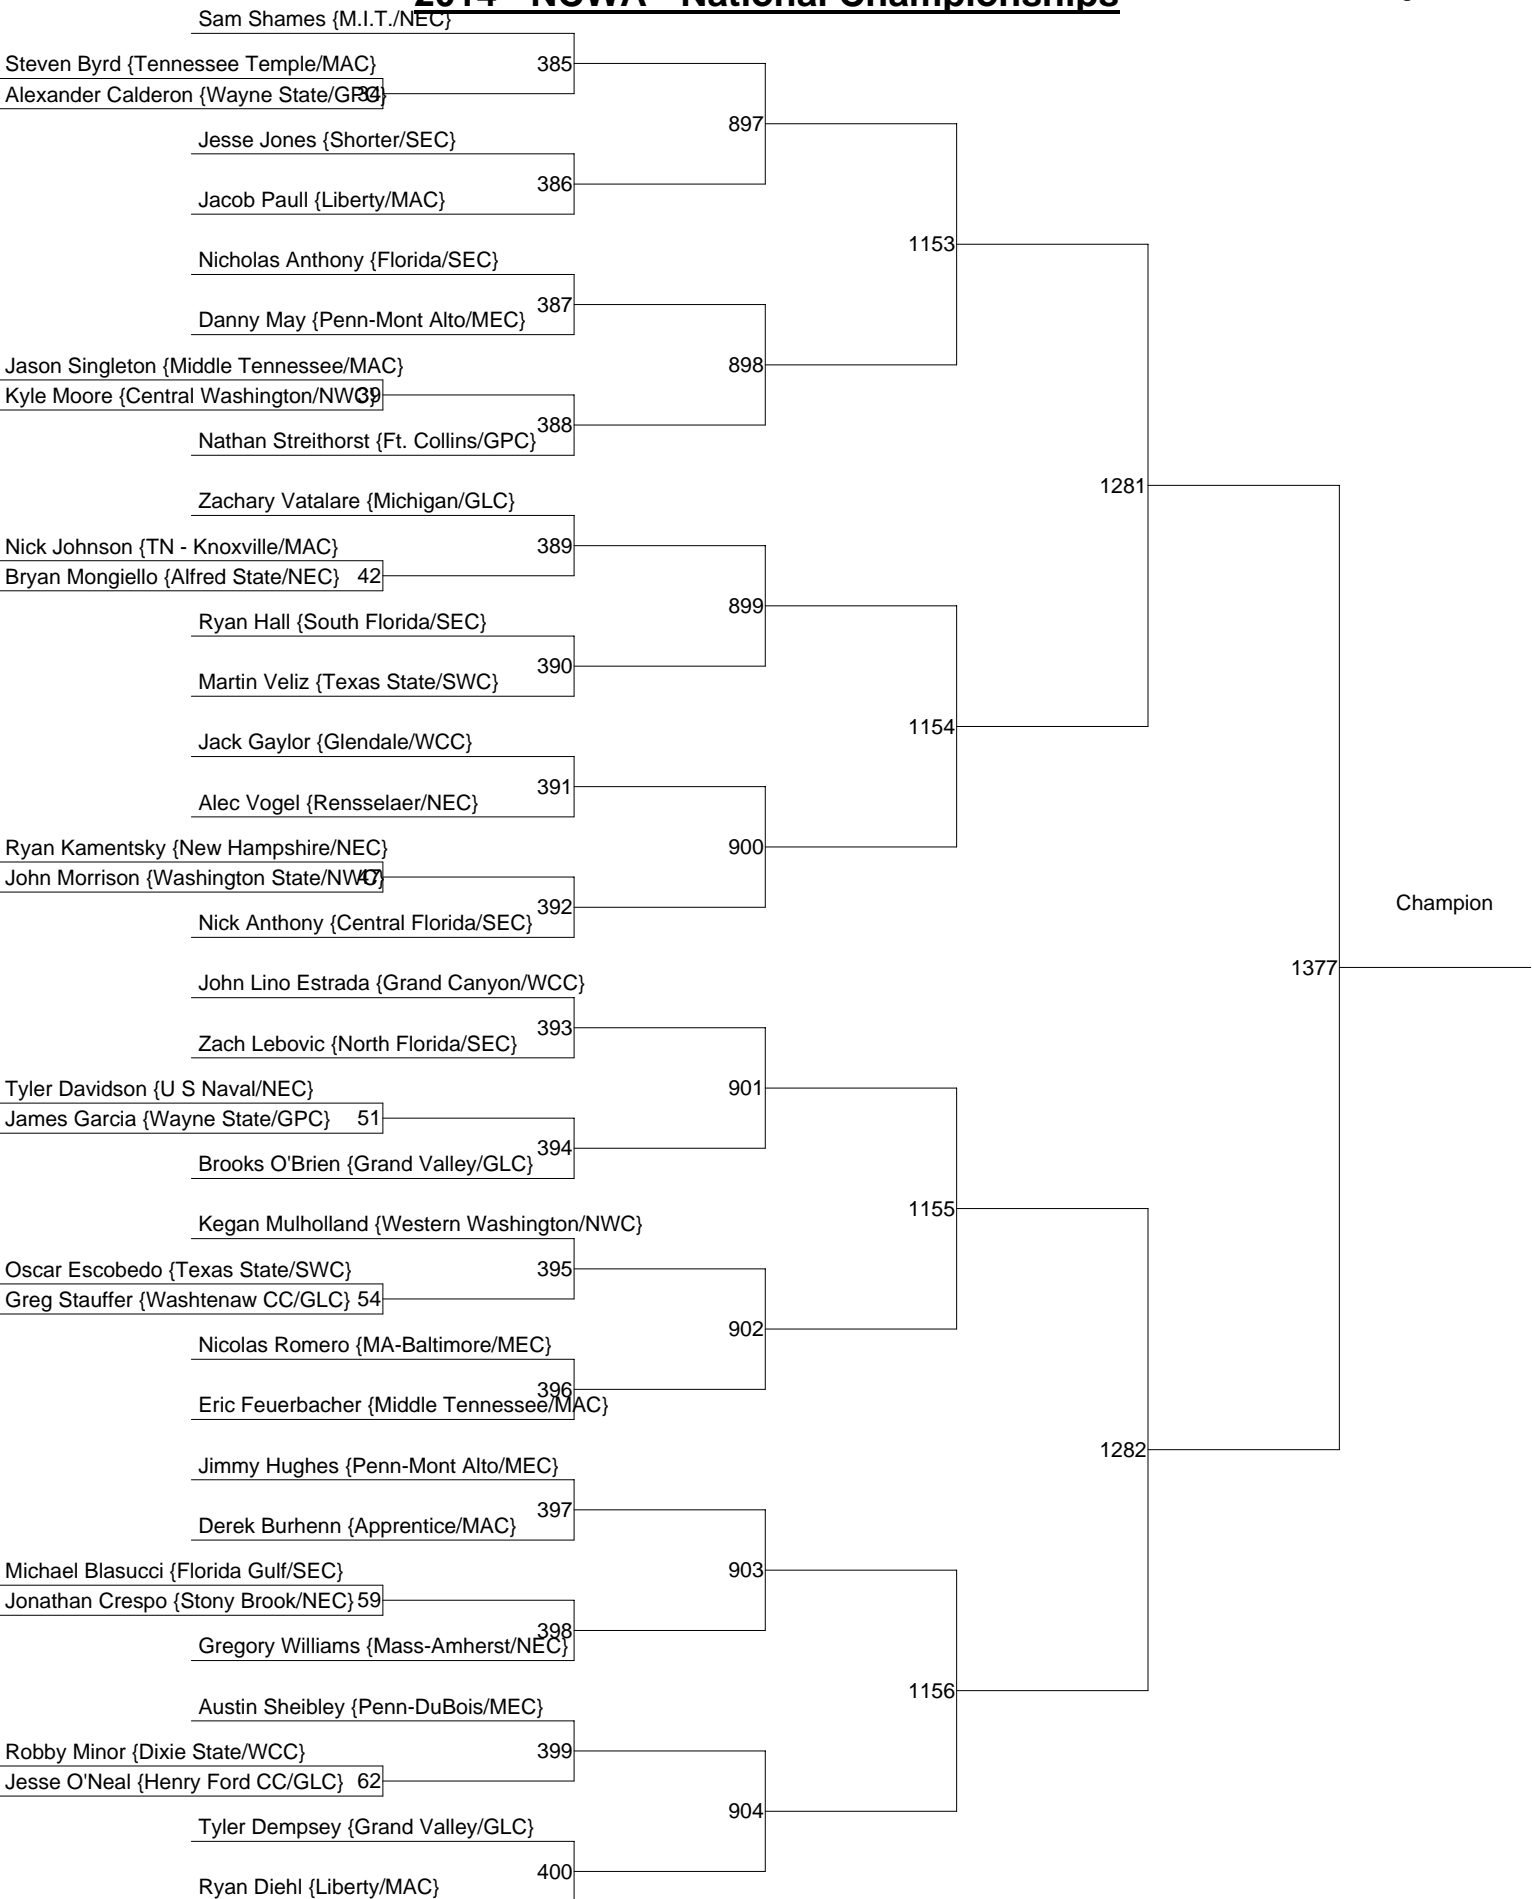

2014 - NCWA - National Championships

Weight : 125

Consolation Bracket 125

2014 - NCWA - National Championships

Weight : 133

Consolation Bracket 133

2014 - NCWA - National Championships

Weight : 141