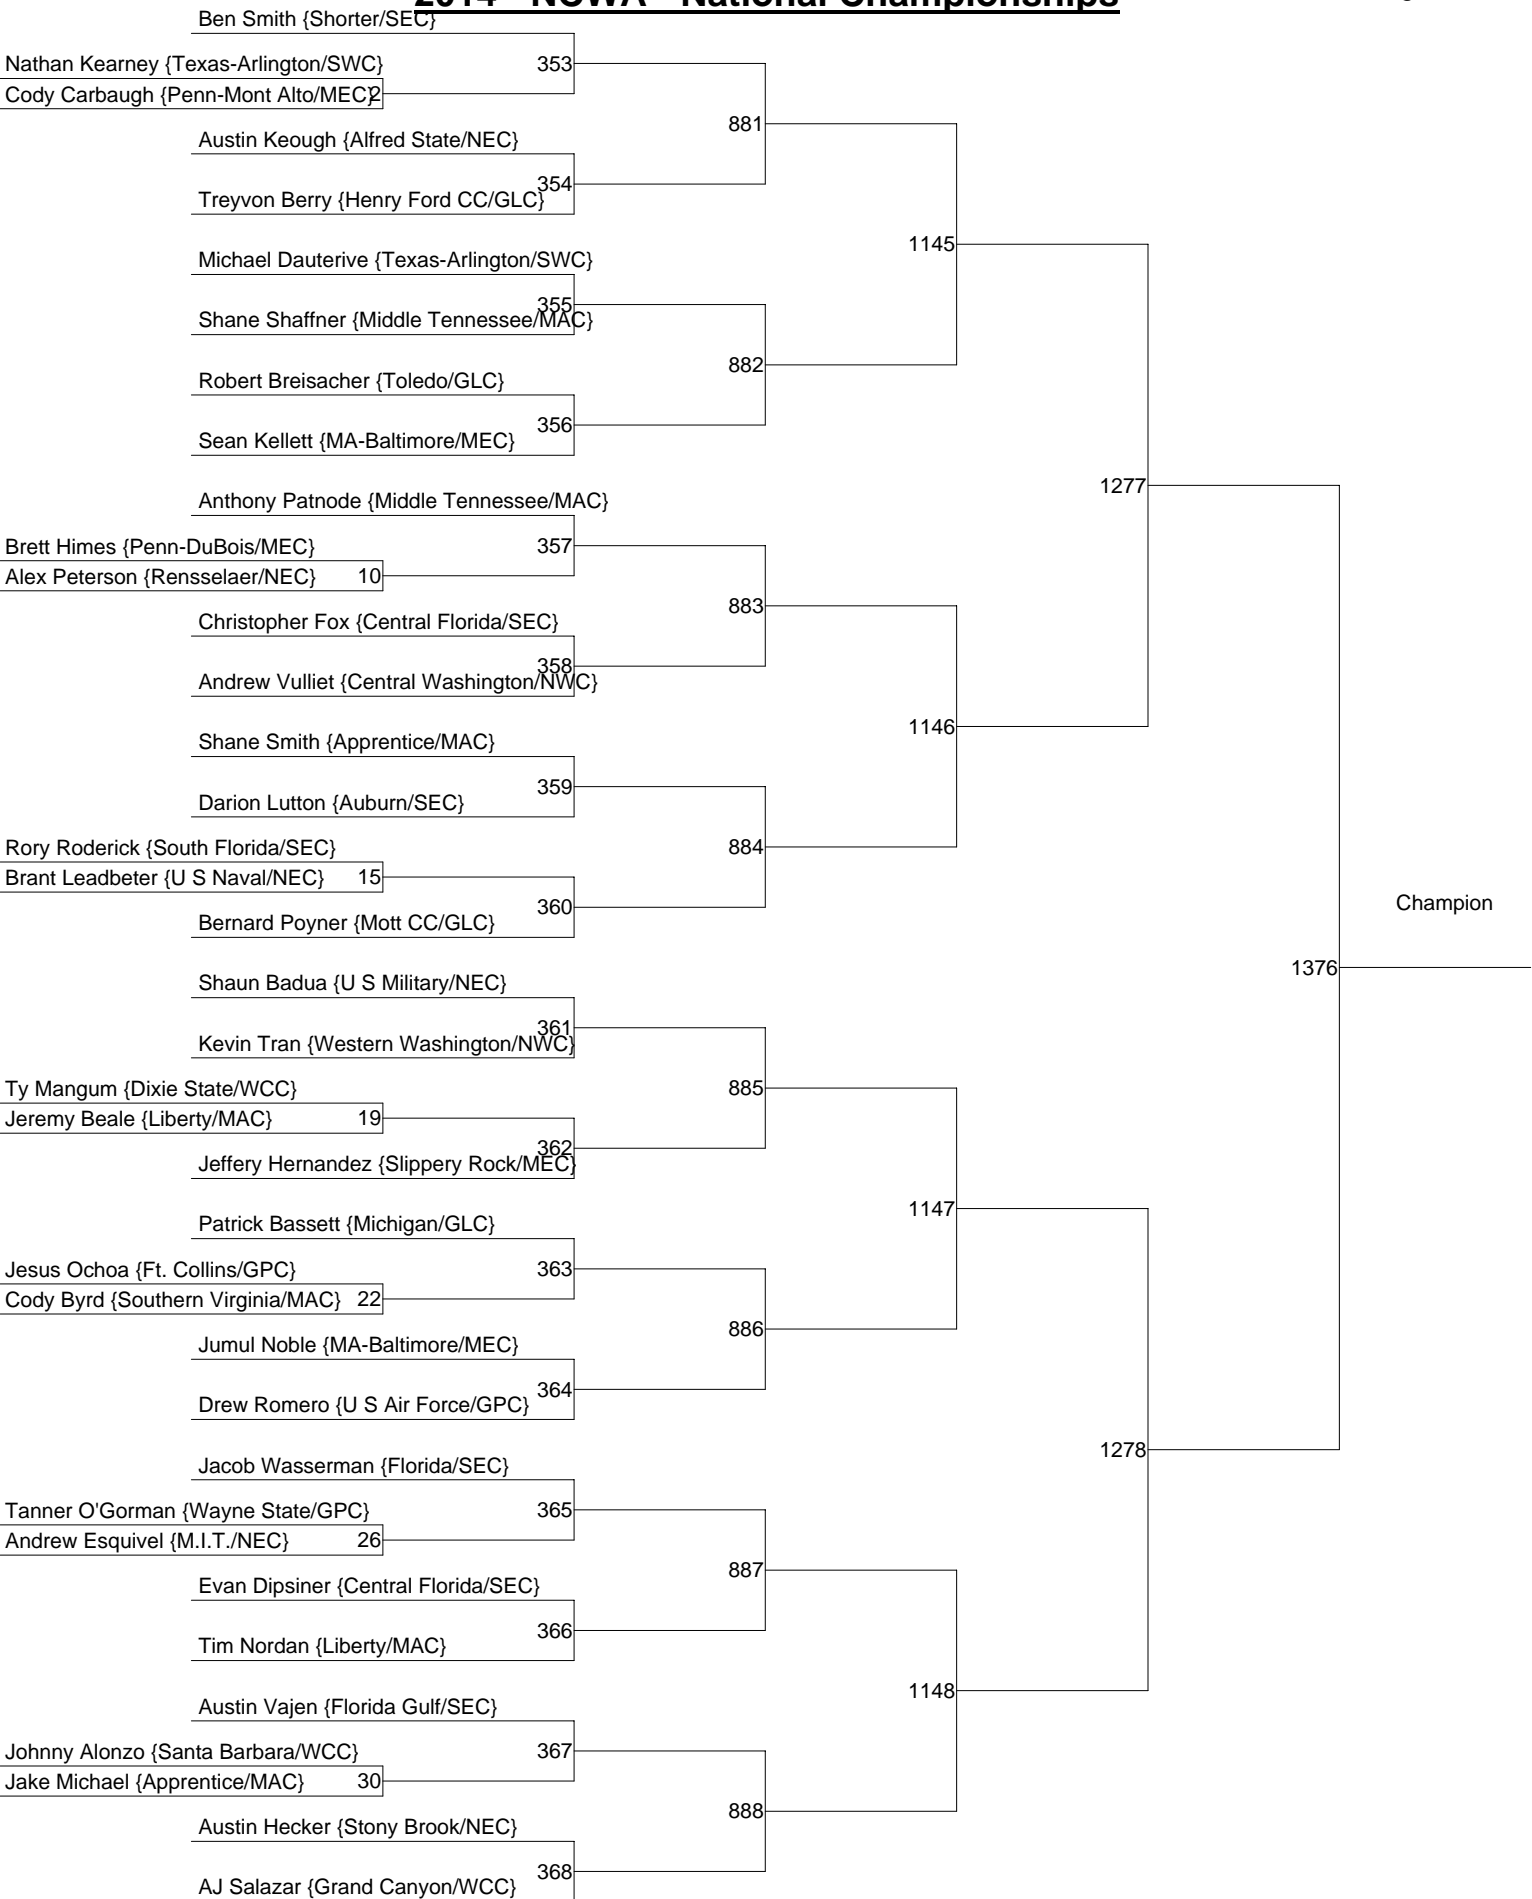

2014 - NCWA - National Championships

Weight : 125

Consolation Bracket 125

2014 - NCWA - National Championships

Weight : 133

Consolation Bracket 133

2014 - NCWA - National Championships

Weight : 141