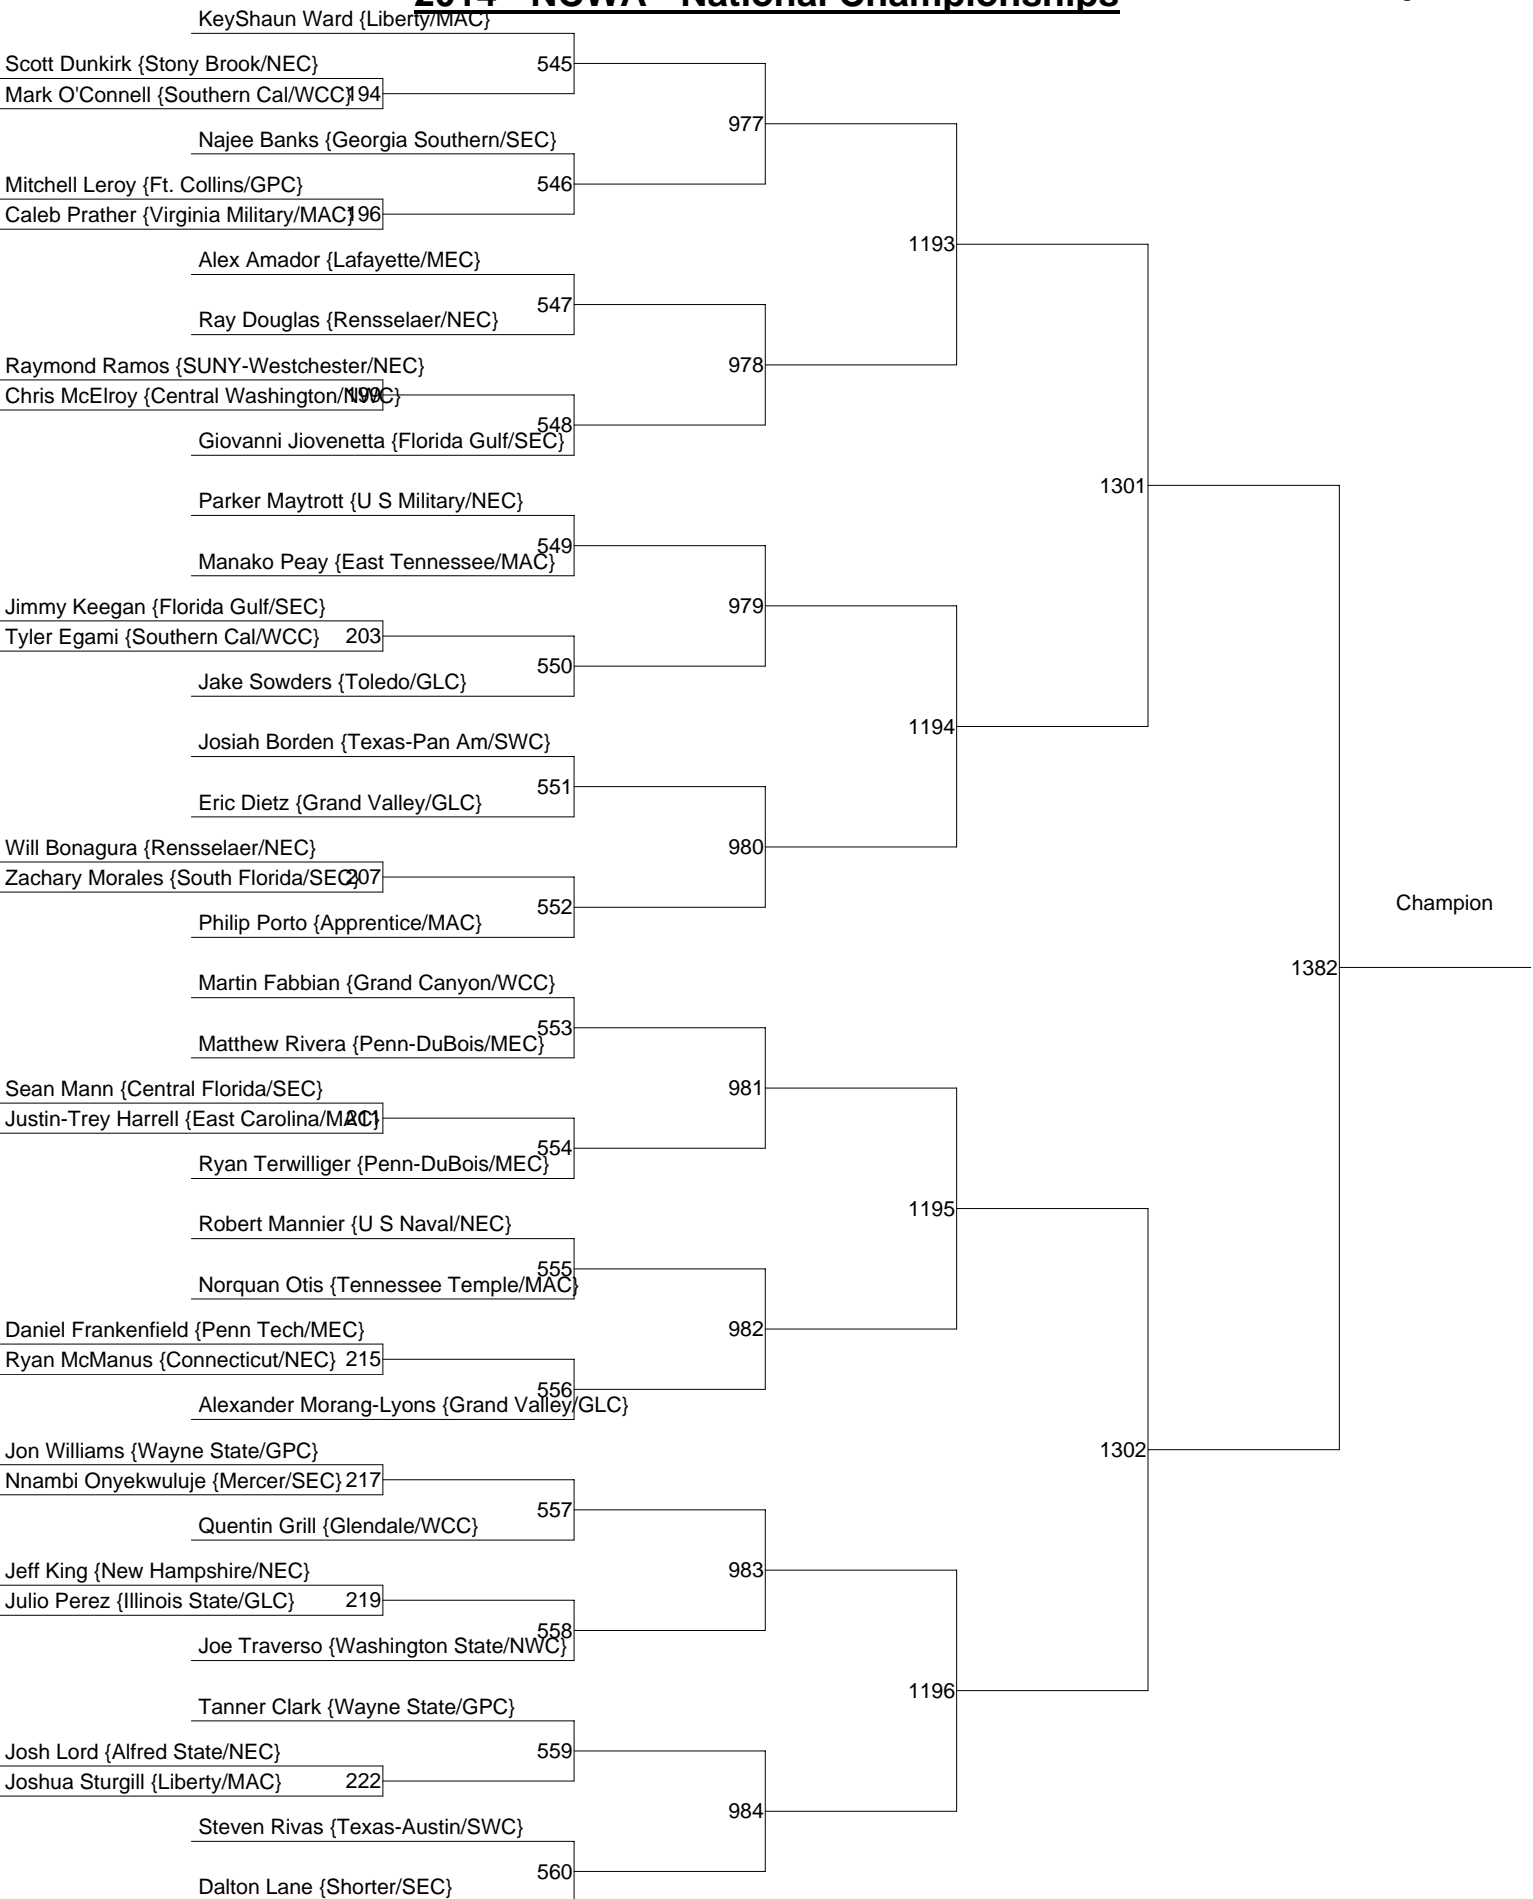

2014 - NCWA - National Championships

Weight : 174