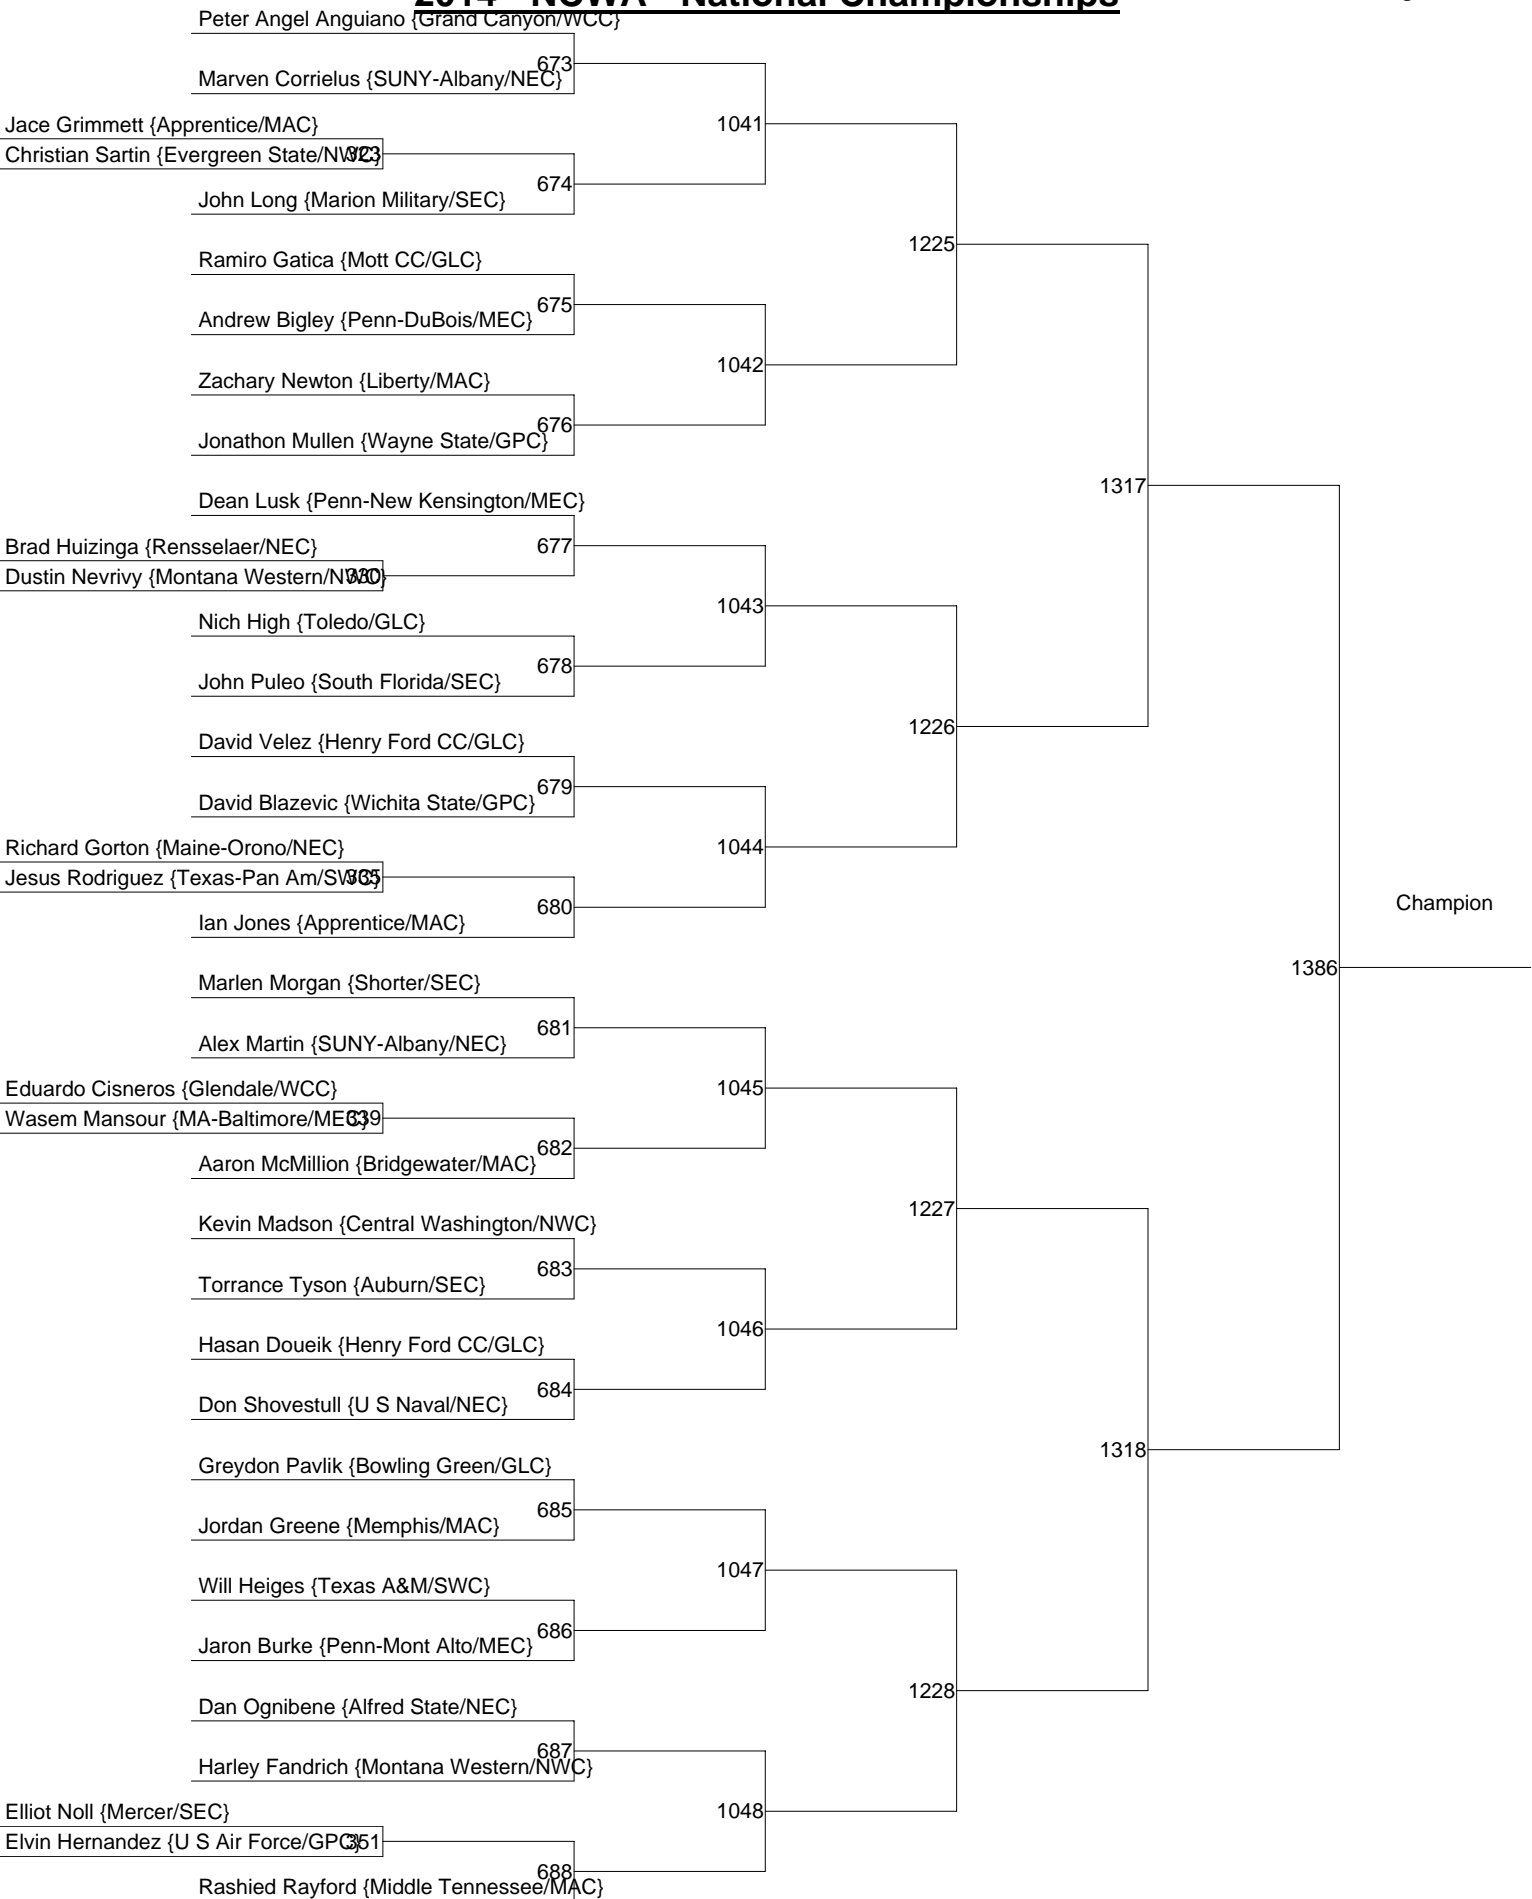

2014 - NCWA - National Championships

Weight : 285