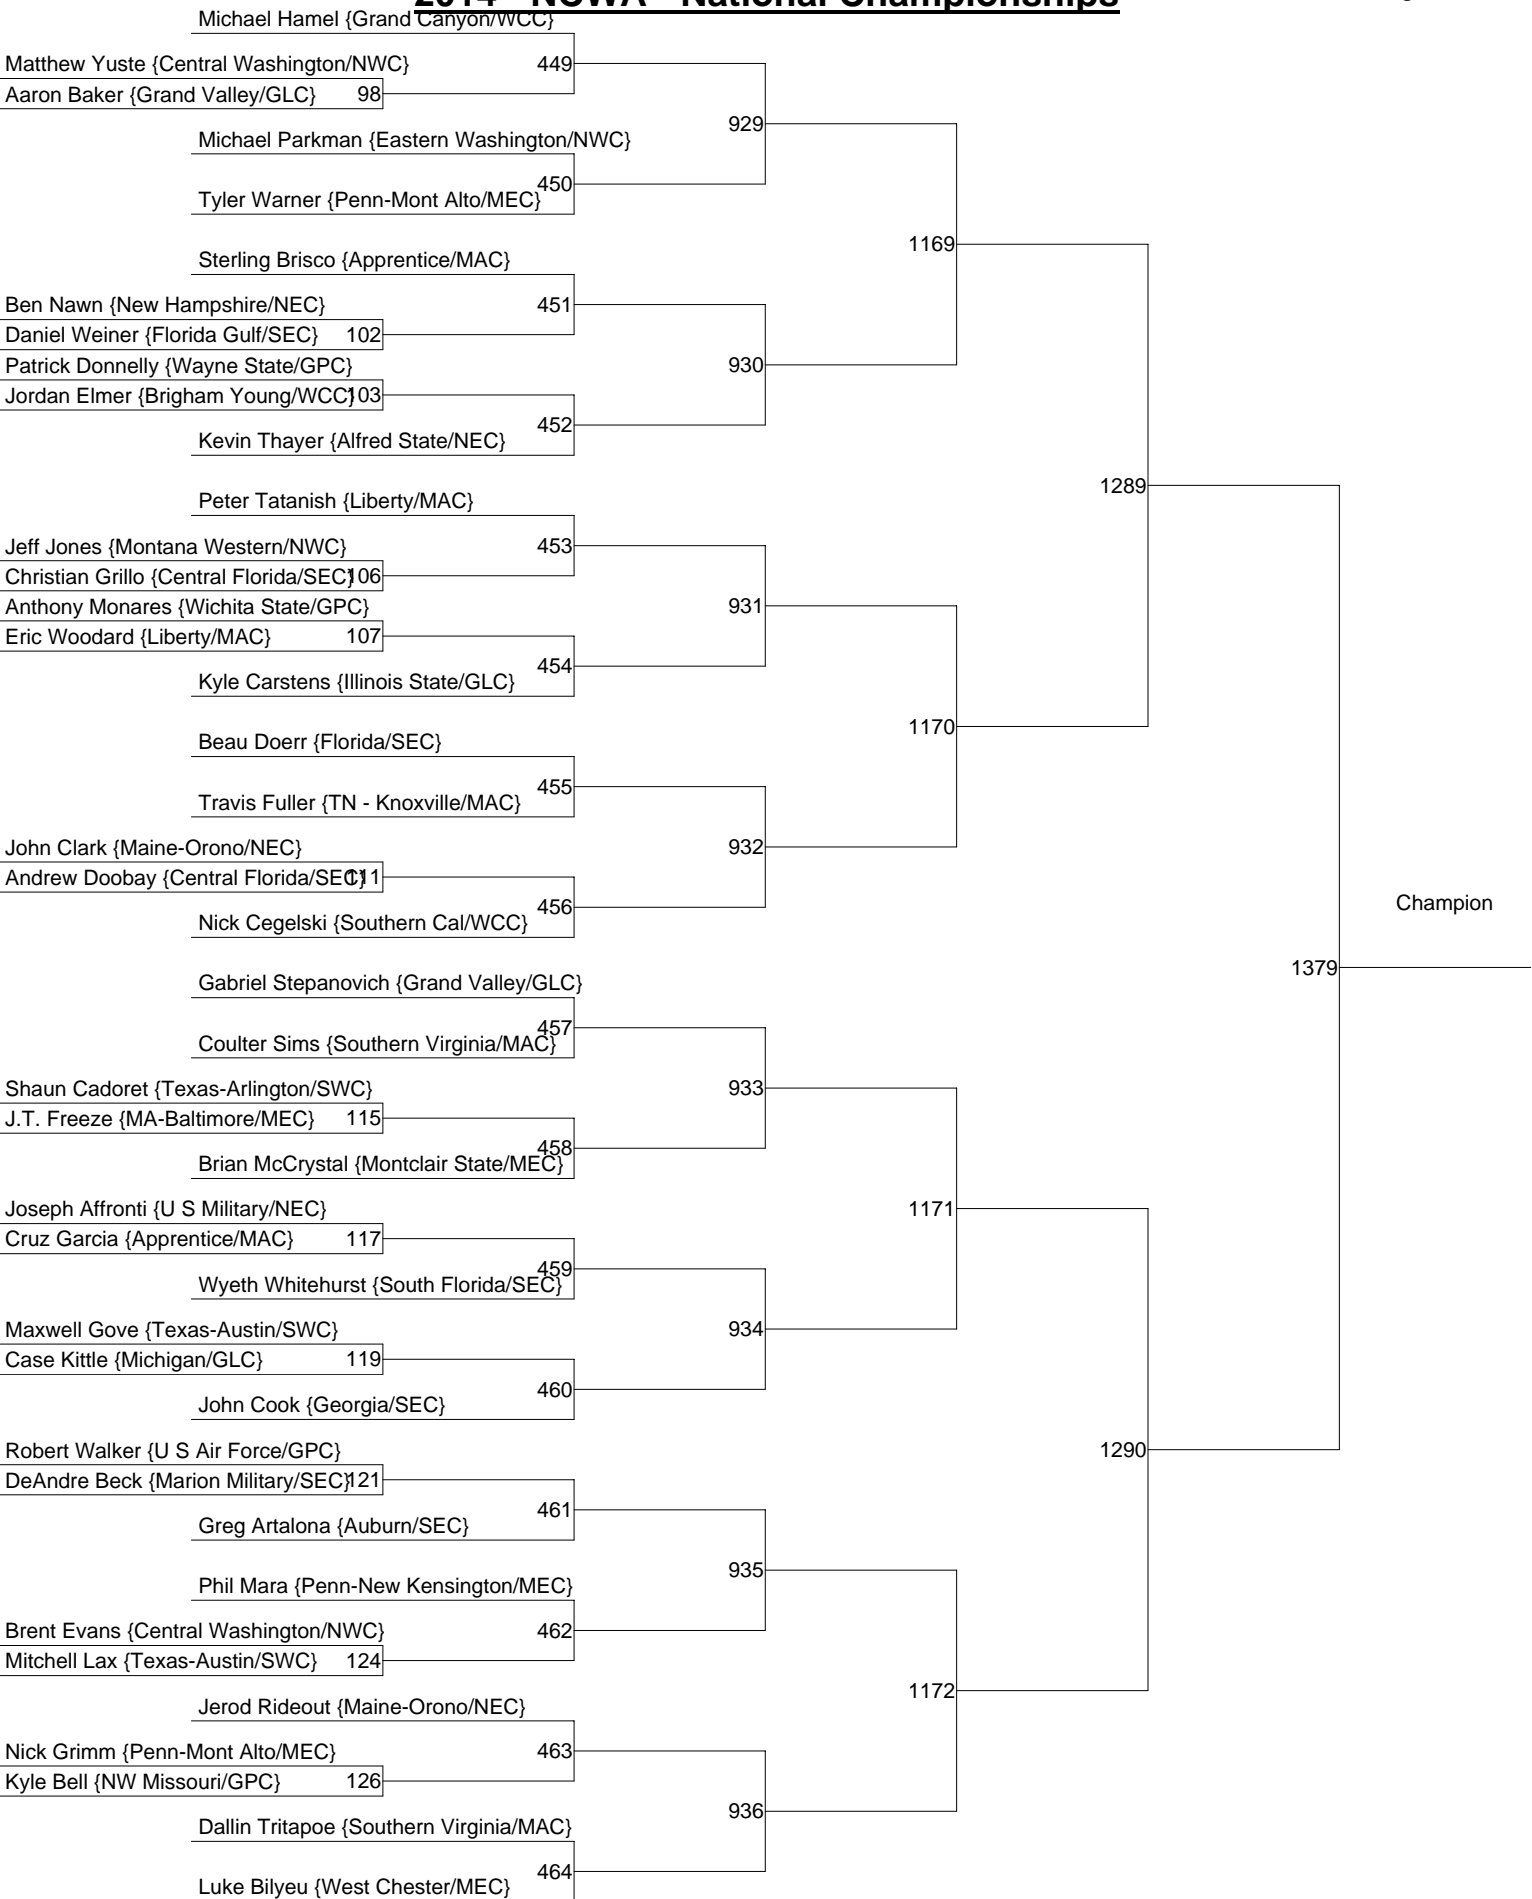

2014 - NCWA - National Championships

Weight : 149