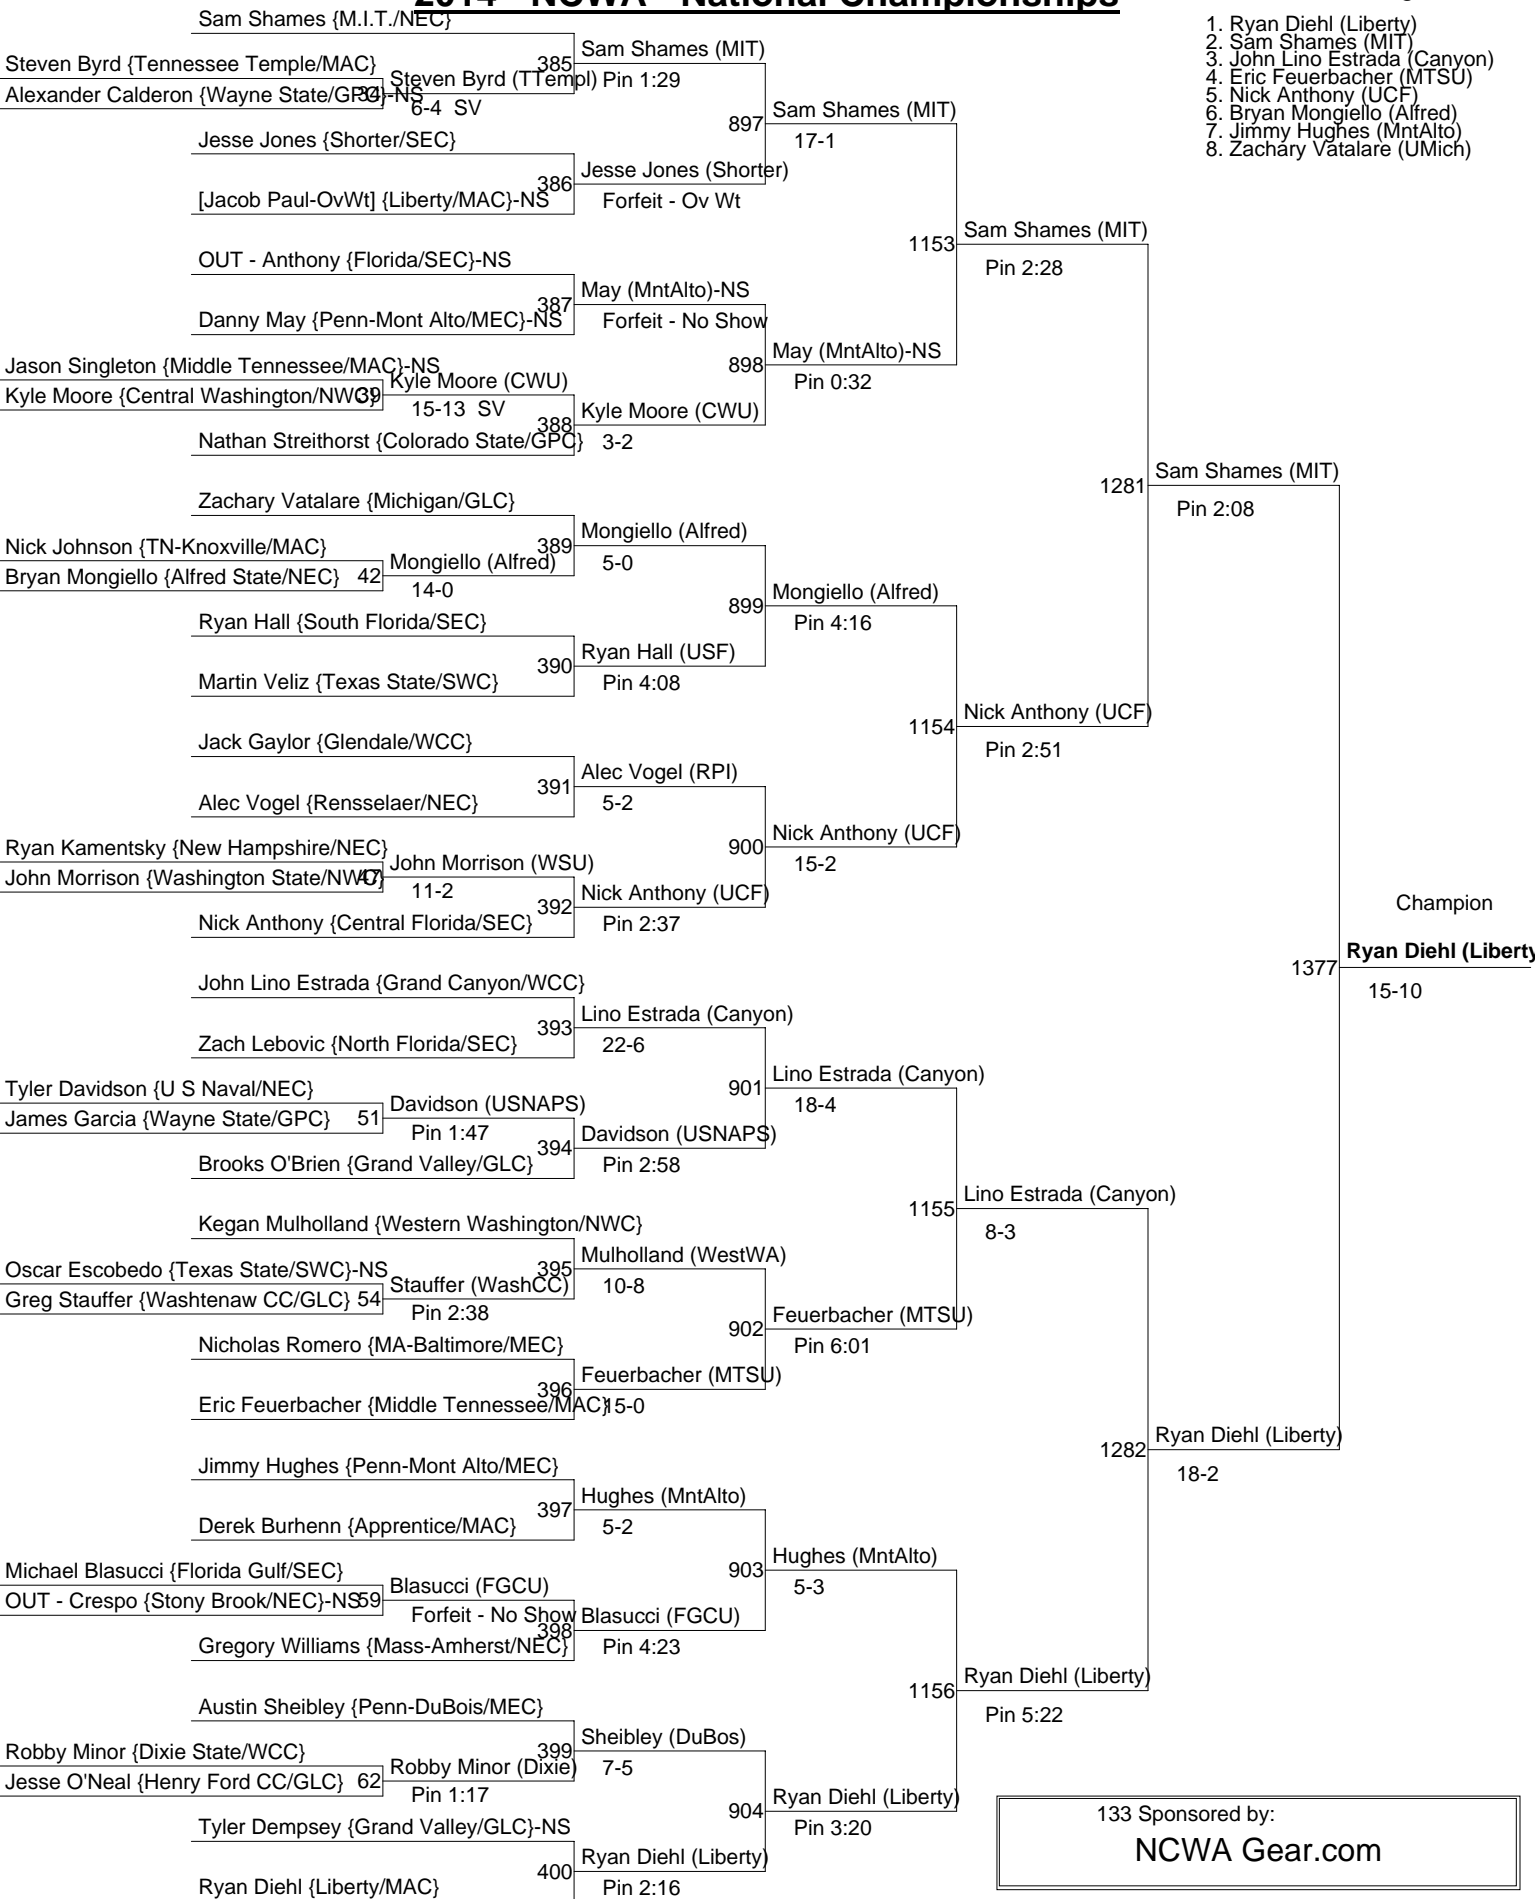

2014 - NCWA - National Championships

Weight : 133

1. Ryan Diehl (Liberty)
2. Sam Shames (MIT)
3. John Lino Estrada (Canyon)
4. Eric Feuerbacher (MTSU)
5. Nick Anthony (UCF)
6. Bryan Mongiello (Alfred)
7. Jimmy Hughes (MntAlto)
8. Zachary Vatalare (UMich)

133 Sponsored by:
NCWA Gear.com