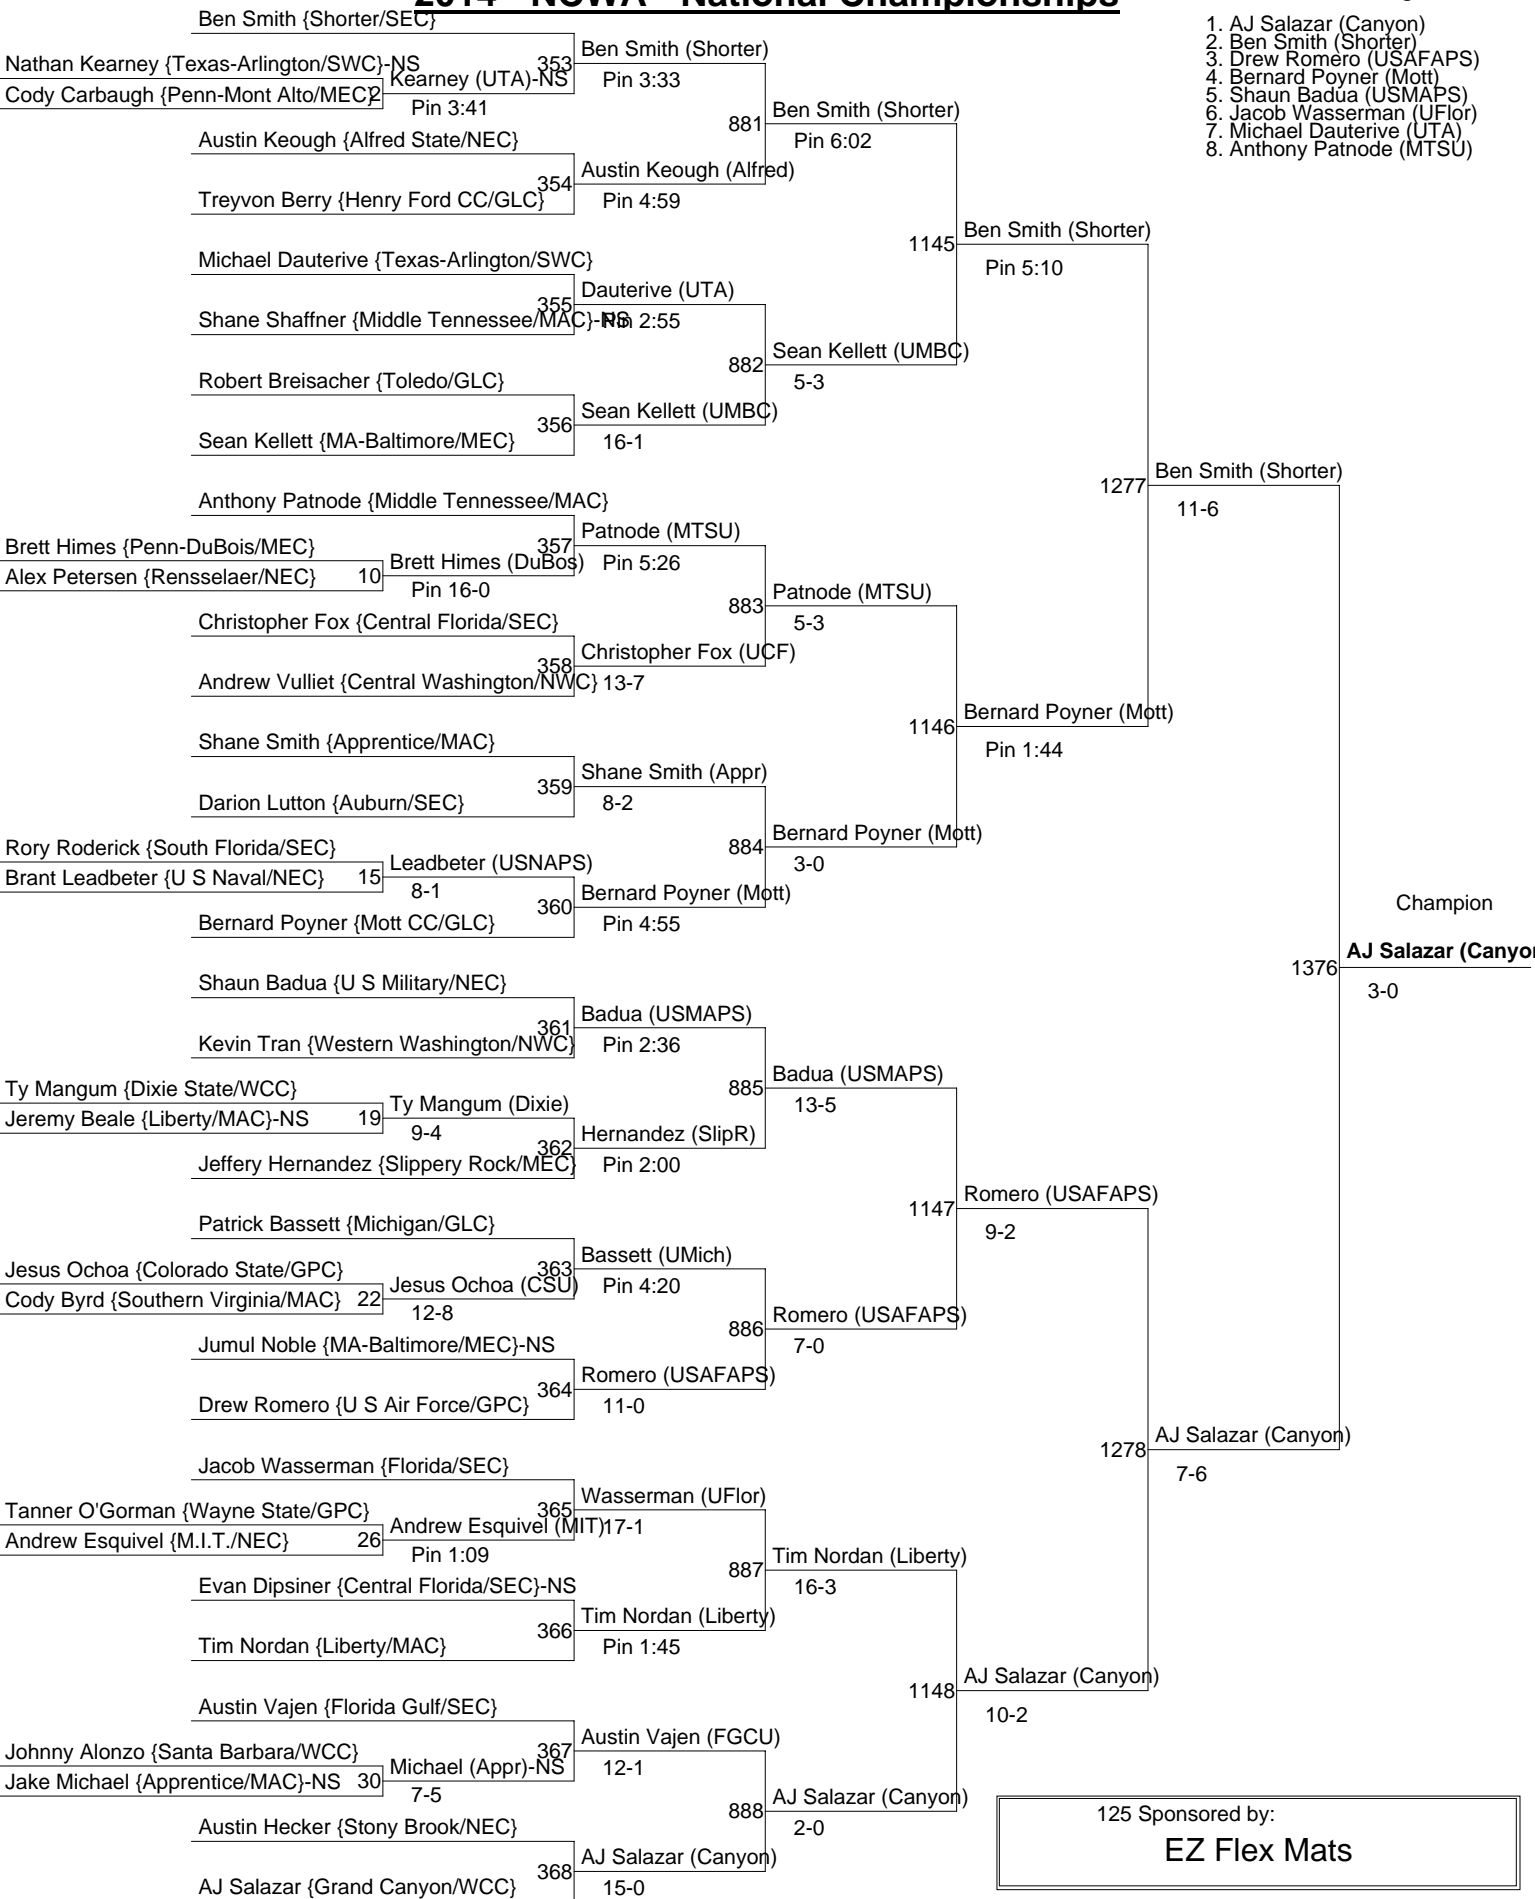

125 Sponsored by:  
**EZ Flex Mats**